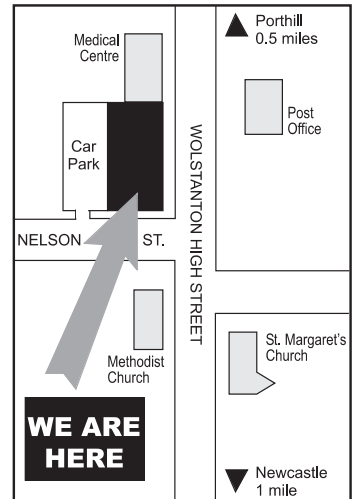

- Stairlifts
- Bathlifts
- Riser/Recliner Chairs
- Scooters
- 3 & 4 Wheel Walkers
- Lightweight Wheelchairs

for brochure and prices

Telephone us FREE on
08000 832 797

WOLSTANTON

WE ARE HERE

Bank House, High Street, Wolstanton, Newcastle, Staffs